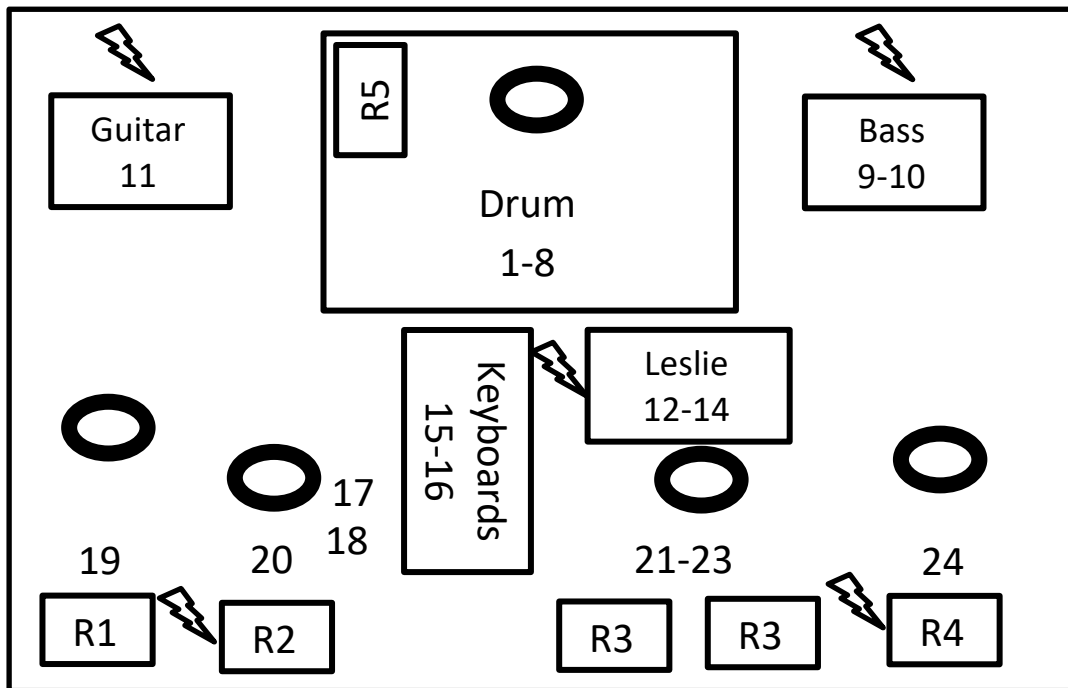

## FOH :

24 track professional mixer with phantom power  
 2 reverb (Lexicon, Yamaha, TC), 1 tap delay  
 2 gates, 5 comp./limit.  
 Adapted PA with 1 Eq (2x31)

## Monitor :

5 Channels in prefader  
 1 drumfill (min. 300W)  
 5 Floor (min. 300W)  
 2 Eq (2 x 31)

1	BD	Beta52, RE20	gate
2	Snare Top	SM57	
3	Snare Bottom	SM57	
4	HH	condo	
5	T1	504	
6	Floor	504	gate
7-8	OH	2 x condo	
9	Bass	DI	comp
10	Bass	Beta52, RE20	
11	Guitar	SM57	
12	Leslie BF	421	
13-14	Leslie HF	2 x SM57	
15-16	KB	2 x DI	
17	Sax	XLR (48V)	comp
18	Flute	DI	
19	Voc Guitar	SM58	
20	Voc flute	SM58	
21	Voc Lead	SM58	comp
22-23	FX Lead	2 x XLR	comp
24	Voc Bass	SM58	