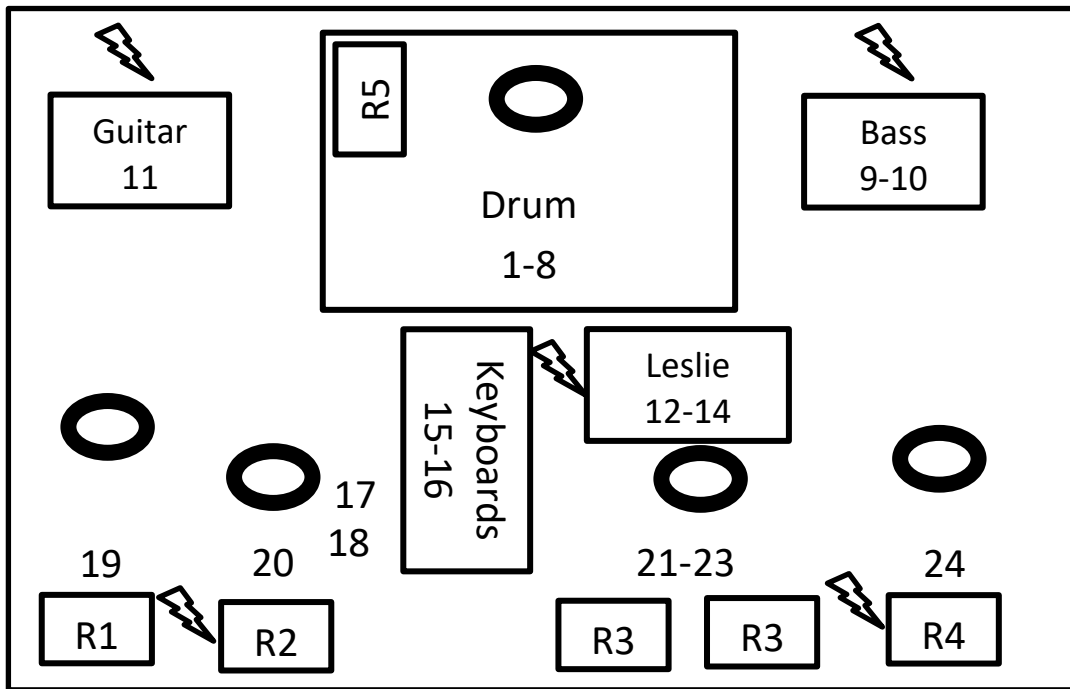

## FOH :

24 track professional mixer with phantom power  
 2 reverb (Lexicon, Yamaha, TC), 1 tap delay  
 2 gates, 5 comp./limit.  
 Adapted PA with 1 Eq (2x31)

## Monitor :

5 Channels in prefader  
 1 drumfill (min. 300W)  
 5 Floor (min. 300W)  
 2 Eq (2 x 31)

1	BD	Beta52, RE20	gate
2	Snare Top	SM57	
3	Snare Bottom	SM57	
4	HH	condo	
5	T1	504	
6	Floor	504	gate
7-8	OH	2 x condo	
9	Bass	DI	comp
10	Bass	Beta52, RE20	
11	Guitar	SM57	
12	Leslie BF	421	
13-14	Leslie HF	2 x SM57	
15-16	KB	2 x DI	
17	Sax	XLR (48V)	comp
18	Flute	XLR (48V)	
19	Voc Guitar	SM58	
20	Voc flute	SM58	
21	Voc Lead	SM58	comp
22-23	FX Lead	2 x XLR	comp
24	Voc Bass	SM58	